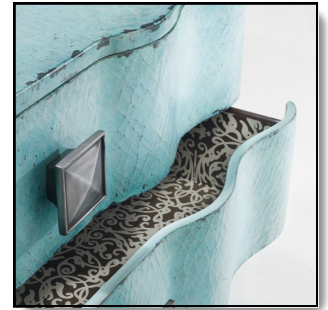

COLE + CO.

THE ART OF DESIGN FOR THE BATH

CHAMBERS SINK CHEST

44" W X 18-1/4" D X 34" H

Add a punch of color and style to your bathroom space with the Chambers Sink Chest. Two functioning drawers for storage feature a wallpapered interior. Individually handmade of hardwood solids with a handpainted textured finish and oversized pewter hardware. This vanity really makes a statement and is a top seller.